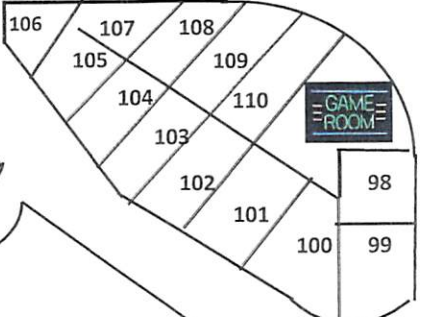

FISHER ST

FISHER ST

CASS ST

Perry Street

PARK ST

TO BOAT LAUNCH

PARK ENTRANCE

PARK STREET

ONE WAY

B
E
A
C
H

P
A
R
K
I
N
G

INCOMING CAMPERS STOP HERE

N
P
A
V
I
L
I
O
N
S

ELECTRIC ONLY SITES

ELECTRIC ONLY SITES

DUMP STATION