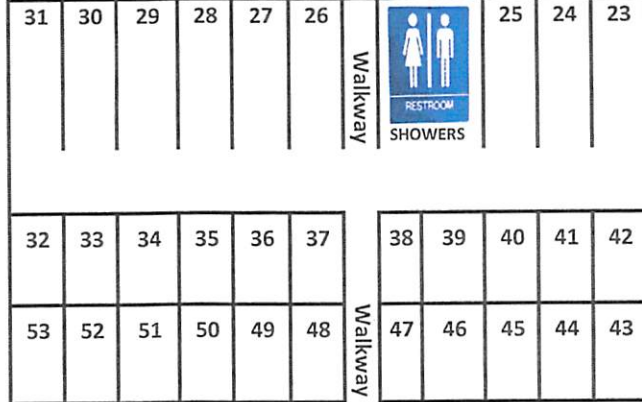

FISHER ST

FISHER ST

CASS ST

Perry Street

PARK ST

TO BOAT LAUNCH

PARK ENTRANCE

PARK STREET

ONE WAY

B
E
A
C
H

P
A
R
K
I
N
G

INCOMING CAMPERS STOP HERE

N
P
A
V
I
L
I
O
N
S

ELECTRIC ONLY SITES

ELECTRIC ONLY SITES

DUMP STATION

SHOWERS

TO LAKE

BOAT OVERFLOW PARKING