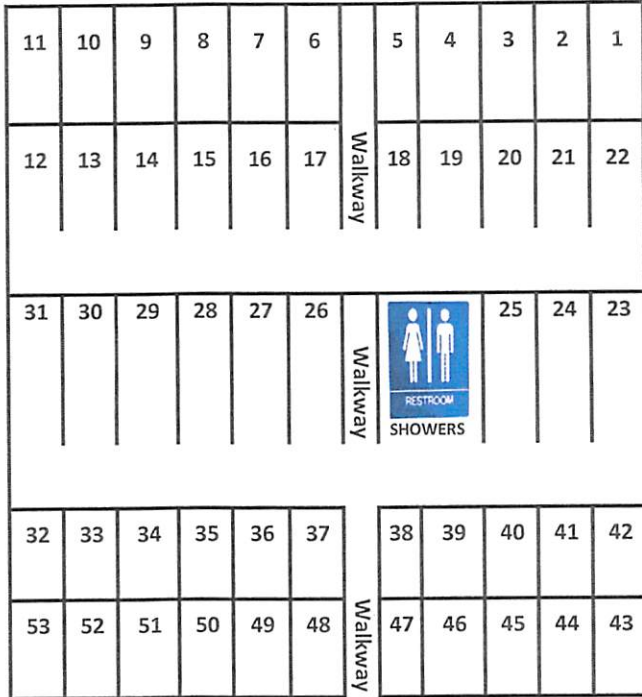

FISHER ST

FISHER ST

CASS ST

Perry Street

PARK ST

TO BOAT LAUNCH

PARK ENTRANCE

PARK STREET

ONE WAY

B
E
A
C
H

P
A
R
K
I
N
G

INCOMING CAMPERS STOP HERE

N
P
A
V
I
L
I
O
N
S

ELECTRIC ONLY SITES

ELECTRIC ONLY SITES

DUMP STATION

SHOWERS

TO LAKE

BOAT OVERFLOW PARKING